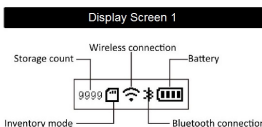

Featuring a highly rated battery life combined with an exceptionally good 50+ metre line of sight wireless range, the DB-W214-L is great for hassle free bar code scanning,

The DB-W214-L is supplied with a cradle / charging station that doubles as the USB HID receiver. Simply sit it in the cradle to top up the battery. Current models now include an **optional engagement IR Auto Trigger mode** for use when out of the cradle and **Hands Free** no contact, presentation mode operation when parked in the cradle. Plug and Play installation, no driver software required. The cradle incorporates a LCD display to indicate operational set up and battery charge when also used as USB HID receiver.

A large data storage capacity is incorporated in the DB-W214-L allowing it to be used for **library / asset stocktaking** for collecting data when out of wireless range.

Perfect for **all** library automation systems. Can be used with PC; Laptops; iPad; Android

D-Tech DB-W214-L 2.4Ghz BT scanner. $380.00 plus GST + P&P
Includes high capacity 2000mAh Li-ion battery and USB charging station.