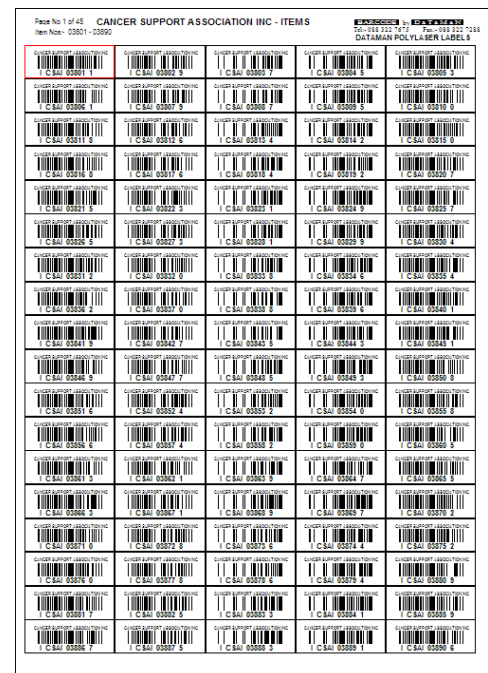

DATAMAN Pre-printed Library Bar Code Labels

Available in a variety of popular asset & library automation formats including Dynix; Native Bookmark; Ocelot/Oasis; Metamarc; Microfusion plus a variety of Bespoke & Generic asset styles.

Dataman Barcode Systems pre-printed self adhesive bar code labels are printed on traditional A4 sheet stock using our time proven durable and archival polylaser base material.

Quantity price discounts are available. No minimum order quantities are stipulated. i.e. small quantity orders are catered for.

Total cost depends upon size of order **$ PLEASE CALL**

Specialist label ordering forms can be downloaded from the web site.

TL55 Bookmark default size blank spine labels are supplied in boxes of 100 sheets per box. **$60.00 per box plus GST.**

PL3311 Transparent adhesive overlay Bar Code Protectors
60mm x 30mm labels 1000 per box . **$35.00 per box plus GST**