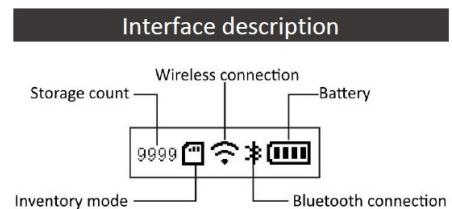

Decode Capability

1D: EAN13, EAN 8, UPC-A, UPC-E0, UPC-E1, Code128, Code39, Code93, Interleaved 2 of 5, Industrial 2 of 5, Matrix 2 of 5, Code11, CodaBar, MSI, RSS-14, Standard 2 of 5, Plessey, ChinaPost 2 of 5

2D: QR Code, Data Matrix (DM), PDF417, Han Xin, Micro PDF417, Micro QRCode, MaxiCode, Aztec Code
System Compatibility All Windows, Linux, MacOS, Android