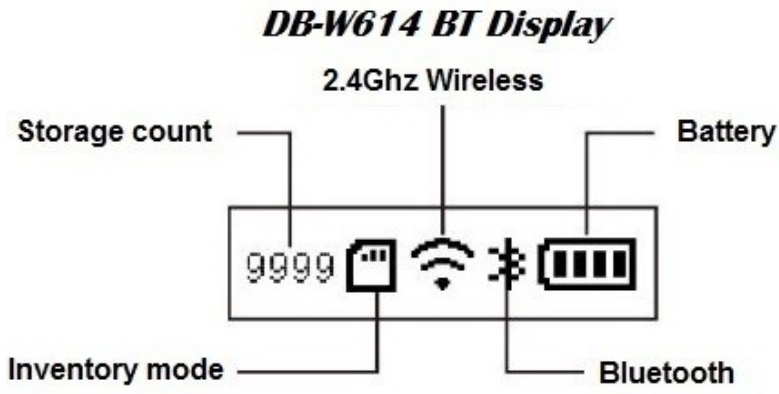

BARCODE by DATAMAN

MP4 File (.mp4) available upon request

D-Tech DB-W614 BT