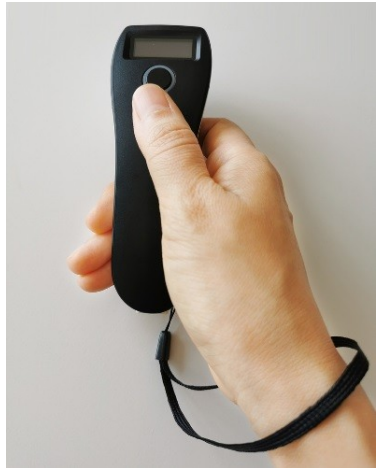

BARCODE by DATAMAN

MP4 File (.mp4) available upon request

D-Tech DB-W614 BT