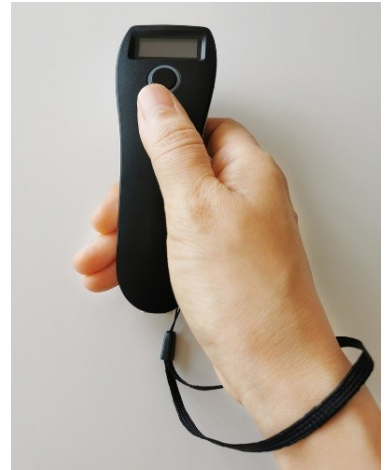

BARCODE by DATAMAN

MP4 File (.mp4) available upon request

D-Tech DB-W614 BT