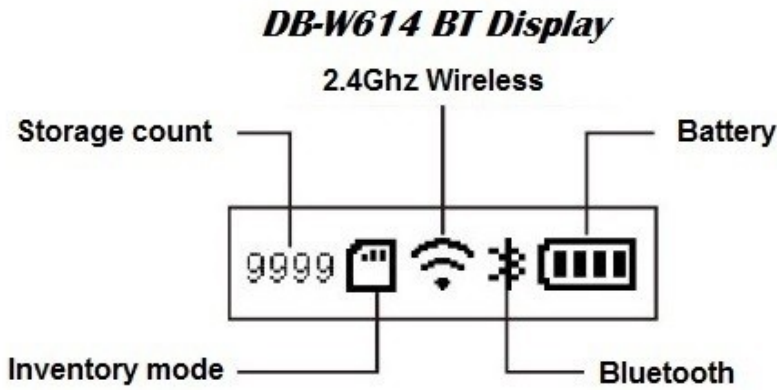

BARCODE by DATAMAN

MP4 File (.mp4) available upon request

D-Tech DB-W614 BT